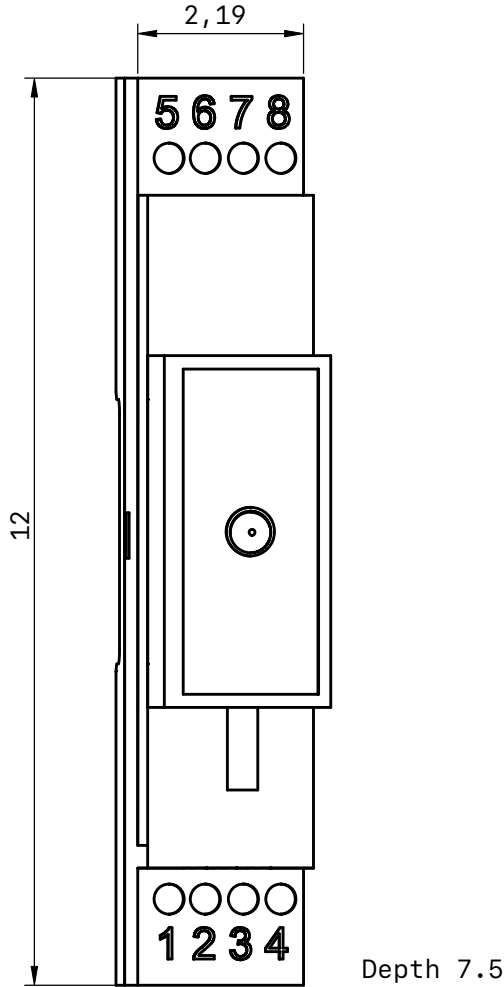

1

2

3

4

A

A

B

B

C

C

D

D

E

E

F

F

SCALE 1:1

TITLE

Generator Monitoring

LAST UPDATED

09/24/22

UNITS

cm

SHEET

1 / 1

FIRST ANGLE PROJECTION

SCALE

1:2

SIZE

A4

1

2

3

4